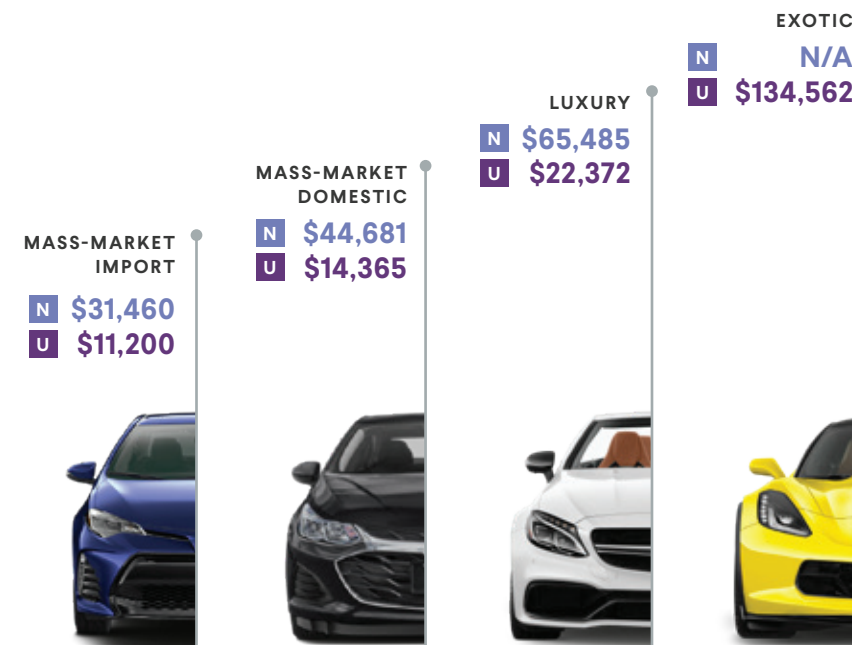

TOP 10 MOST POPULAR BRANDS³

- FORD
- TOYOTA
- DODGE
- HONDA
- CHEVROLET
- NISSAN
- HYUNDAI
- GMC
- VOLKSWAGEN
- BMW

Total Views by Body Segment JANUARY 2019 (DEALER)²

¹New and used car Inventory combined

²Includes used cars only

³Top 10 Most Popular Makes/Models ranked by user engagement via VDP Email Replies, URL Clicks and Clicks to Call; includes used cars only

Total Listings Created in January for Cars and Trucks

(ALL DEALER AND FSBO)¹

JAN 2018
71,157

JAN 2019
64,671

¹New and used car Inventory combined

Total Views by Body Segment JANUARY 2019 (DEALER)²

PASSENGER **3M**

PICK-UP **600K**

SUV **1.6M**

VAN **232K**

²Includes used cars only

Average Listing Price

(DEALER)

TOTAL AVG. JAN 2019		TOTAL AVG. JAN 2018	
\$47,425	NEW	\$45,477	NEW
\$13,629	USED	\$12,024	USED

How Fast Cars Sell on Kijiji

(DEALER)²

TOP 10 MOST POPULAR MODELS³