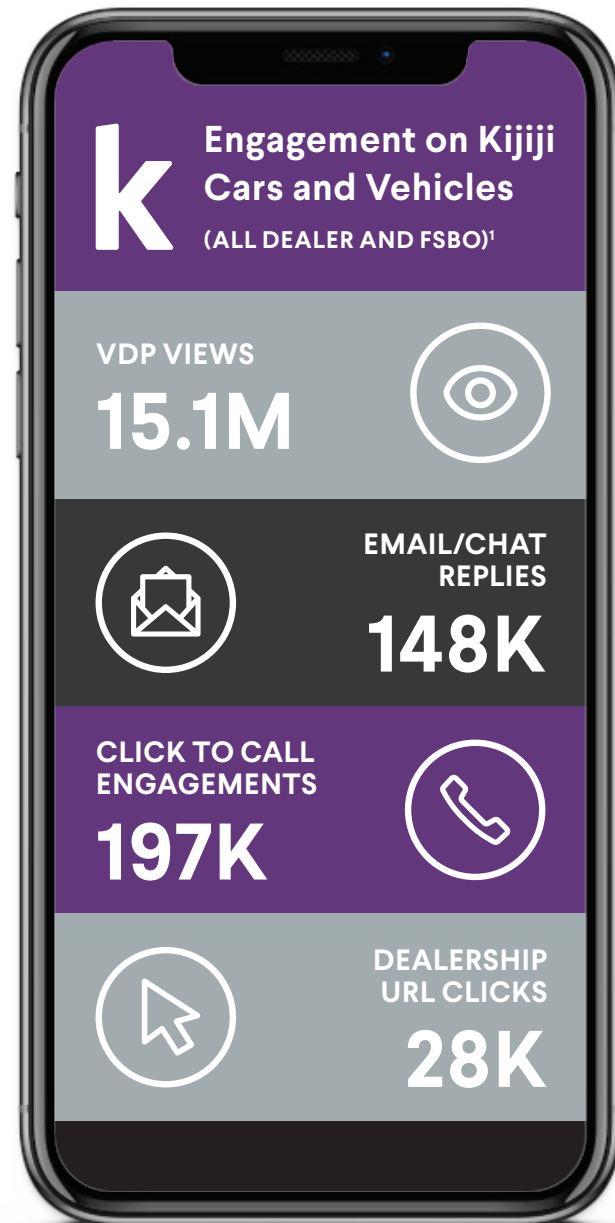

Total Listings Created in January for Cars and Trucks

(ALL DEALER AND FSBO)¹

JAN 2018
370,768

JAN 2019
338,523

Average Listing Price

(DEALER)

TOTAL AVG. JAN 2019		TOTAL AVG. JAN 2018	
\$46,392	NEW	NEW	\$43,348
\$17,462	USED	USED	\$16,051

TOP 10 MOST POPULAR BRANDS³

- FORD
- TOYOTA
- DODGE
- HONDA
- CHEVROLET
- NISSAN
- HYUNDAI
- GMC
- VOLKSWAGEN
- BMW

Total Views by Body Segment JANUARY 2019 (DEALER)²

¹New and used car Inventory combined

²Includes used cars only

³Top 10 Most Popular Makes/Models ranked by user engagement via VDP Email Replies, URL Clicks and Clicks to Call; includes used cars only

Total Listings Created in January for Cars and Trucks

(ALL DEALER AND FSBO)¹

JAN 2018
71,157

JAN 2019
64,671

¹New and used car Inventory combined

Total Views by Body Segment JANUARY 2019 (DEALER)²

PASSENGER **3M**

PICK-UP **600K**

SUV **1.6M**