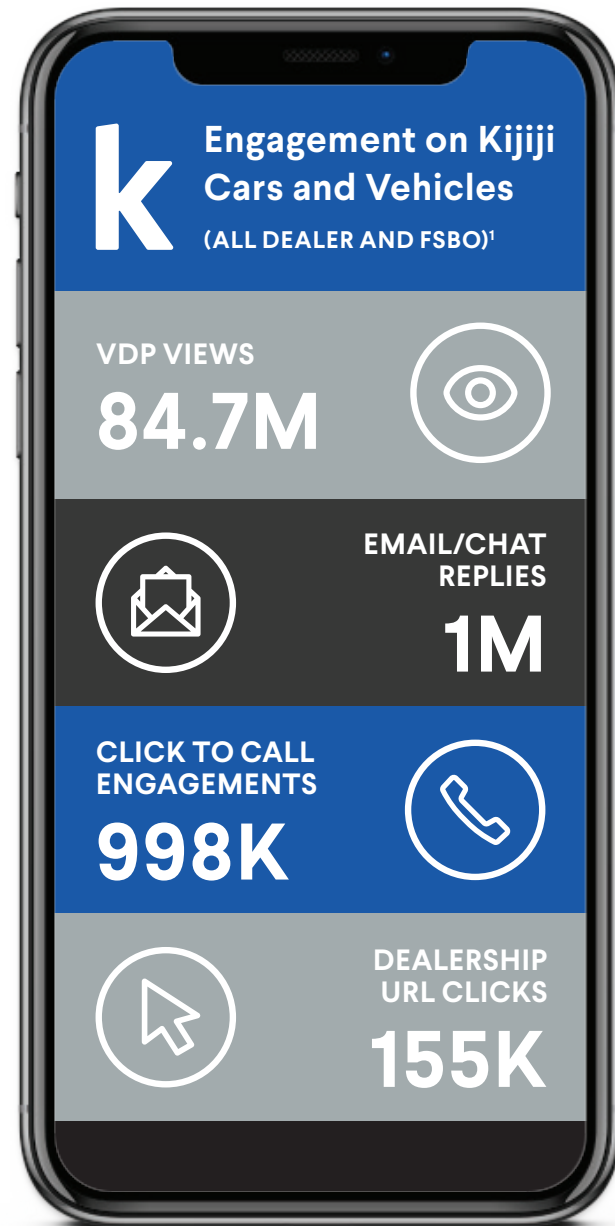

Total Listings Created in January for Cars and Trucks

(ALL DEALER AND FSBO)¹

JAN 2018
370,768

JAN 2019
338,523

Average Listing Price

(DEALER)

TOTAL AVG. JAN 2019		TOTAL AVG. JAN 2018	
\$46,392	NEW	NEW	\$43,348
\$17,462	USED	USED	\$16,051

How Fast Cars Sell on Kijiji

(DEALER)²

TOP 10 MOST POPULAR MODELS³

- HONDA CIVIC
- FORD F-150
- DODGE RAM 1500
- TOYOTA COROLLA
- FORD ESCAPE
- MAZDA3
- DODGE GRAND CARAVAN
- VOLKSWAGEN JETTA
- GMC SIERRA 1500
- HONDA CRV

TOP 10 MOST POPULAR BRANDS³

- FORD
- TOYOTA
- DODGE
- HONDA
- CHEVROLET
- NISSAN
- HYUNDAI
- GMC
- VOLKSWAGEN
- BMW

Total Views by Body Segment JANUARY 2019 (DEALER)²

¹New and used car Inventory combined

(ALL DEALER AND FSBO)¹

JAN 2018
71,157

JAN 2019
64,671

¹New and used car Inventory combined

Total Views by Body Segment JANUARY 2019 (DEALER)²

PASSENGER **3M**

PICK-UP **600K**

SUV **1.6M**